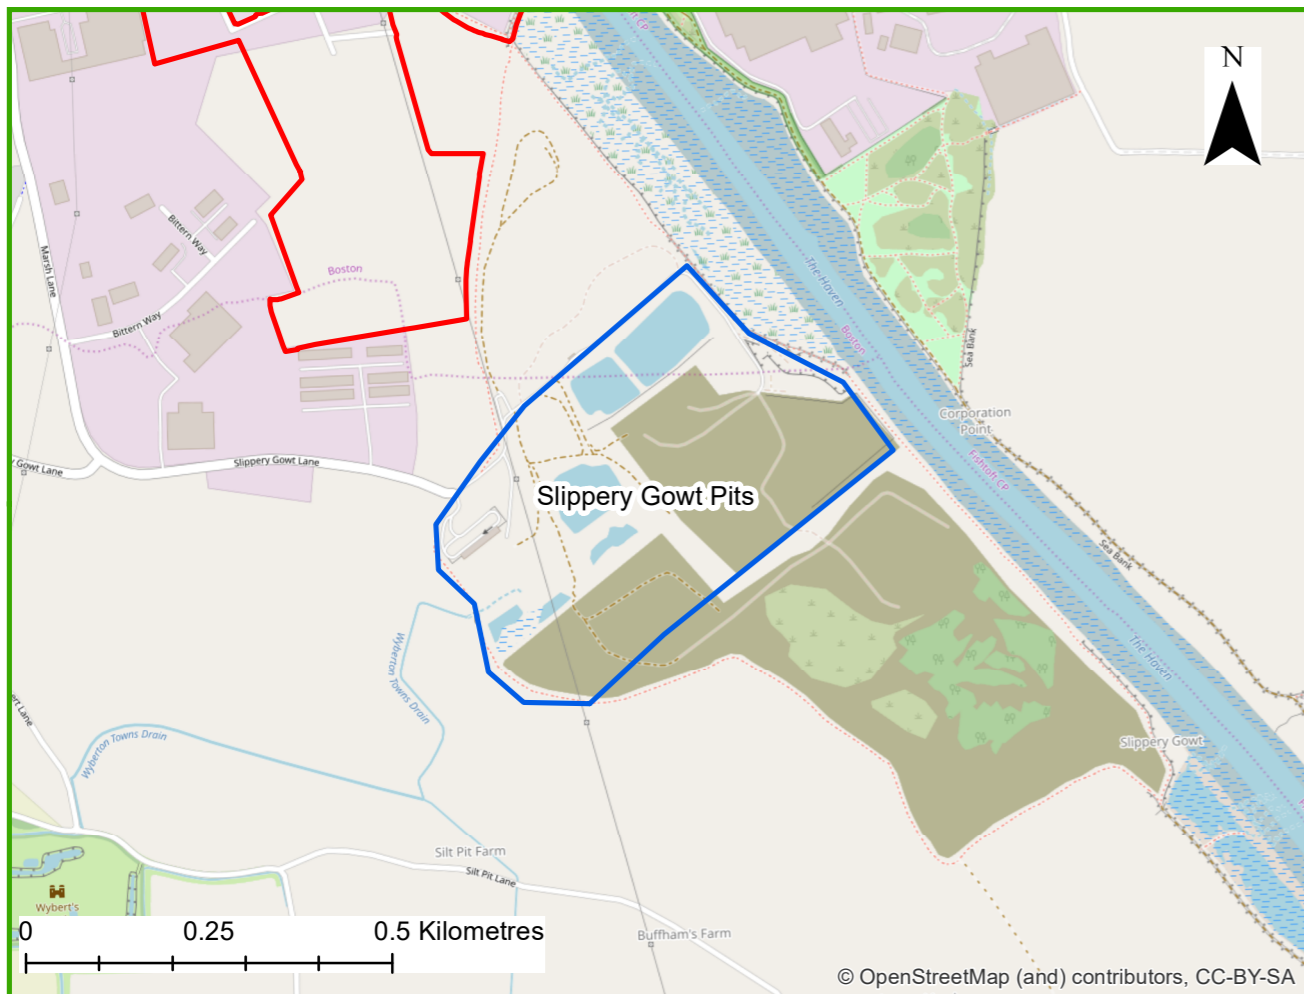

Legend

- Indicative Red Line Boundary
- WeBS Sites

P0	May'19	For review	MP	MV	GB
REV	DATE	DESCRIPTION	BY	CHK	APP

REVISIONS

CLIENT

**ALTERNATIVE USE
BOSTON PROJECTS LTD**

PROJECT

**BOSTON
GASIFICATION PLANT
PEIR**

DRAWN	MCP	CHECKED	MV	APPROVED	GB
DATE	12/06/2019	SCALE @A3	1:100,096	REF	PB6934
DRAWING NUMBER	PB6934-RHD-01-ZZ-DR-1064			STATUS	S0
				REVISION	P0