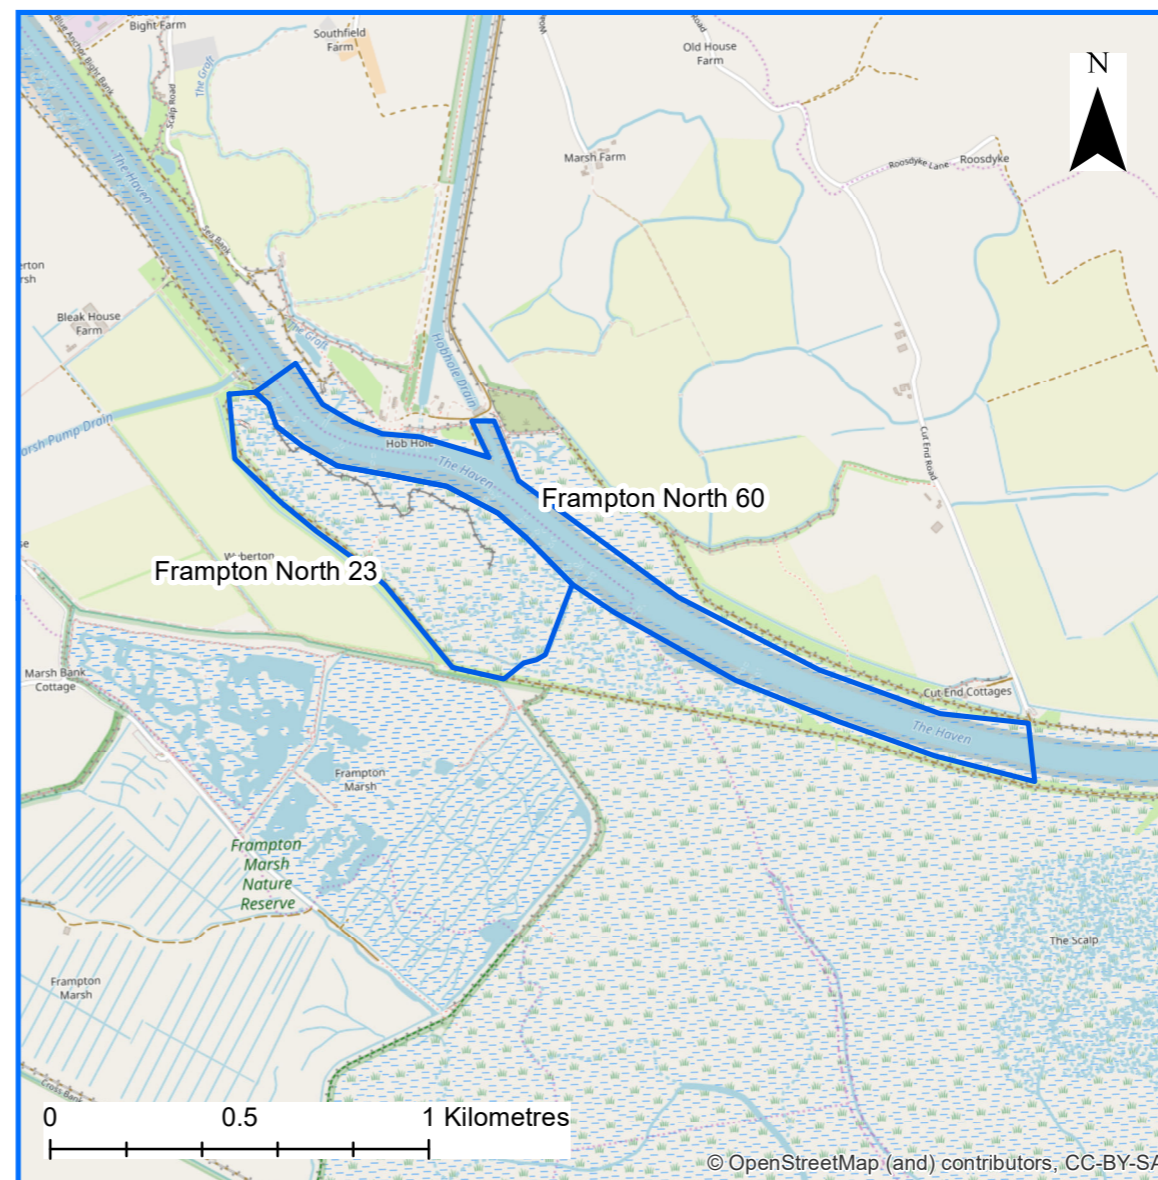

Legend

- Indicative Red Line Boundary
- WeBS Sites

P0	May'19	For review	MP	MV	GB
REV	DATE	DESCRIPTION	BY	CHK	APP

REVISIONS

CLIENT

**ALTERNATIVE USE
BOSTON PROJECTS LTD**

PROJECT

**BOSTON
GASIFICATION PLANT
PEIR**

DRAWN	MCP	CHECKED	MV	APPROVED	GB
DATE	12/06/2019	SCALE @A3	1:100,096	REF	PB6934
DRAWING NUMBER	PB6934-RHD-01-ZZ-DR-1064			STATUS	S0
				REVISION	P0